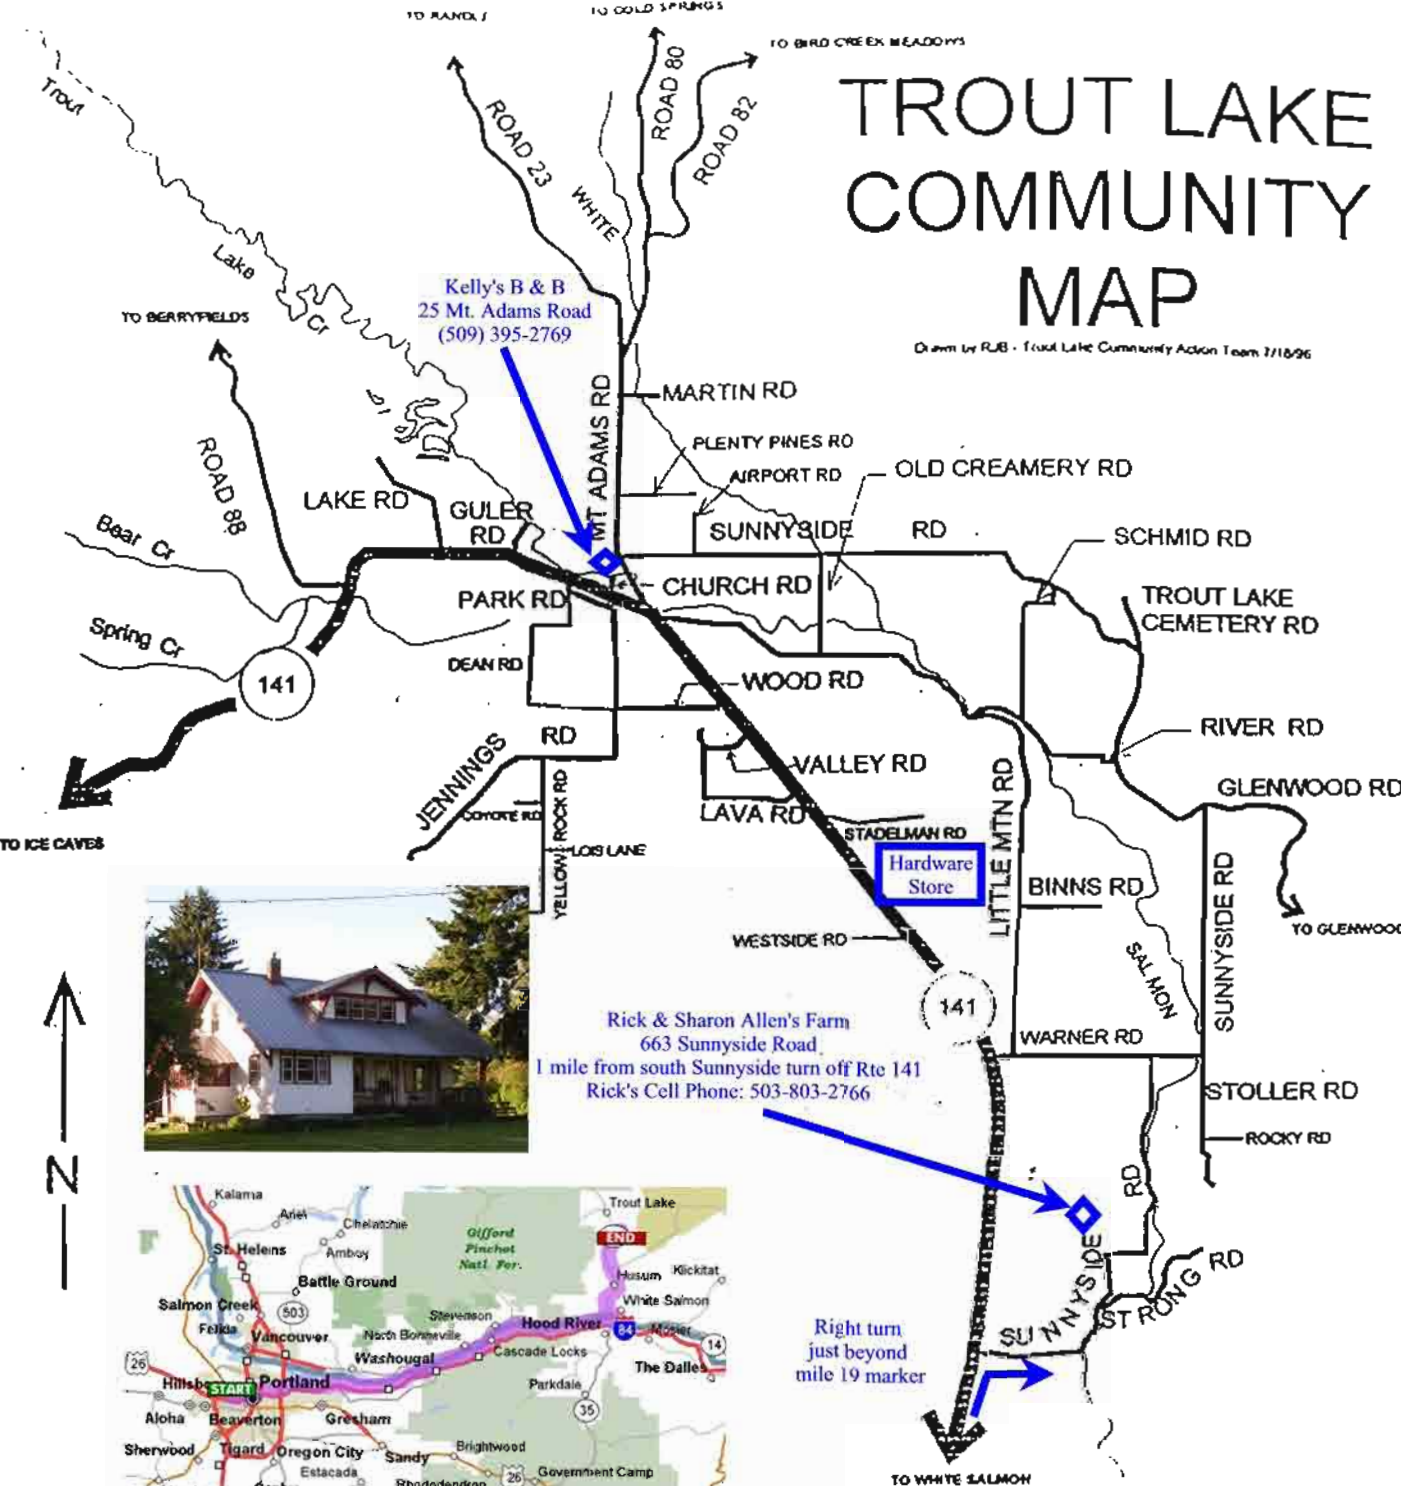

TROUT LAKE COMMUNITY MAP

Drawn by RJB - Trout Lake Community Action Team 7/18/96

Rick & Sharon Allen's Farm
 663 Sunnyside Road
 1 mile from south Sunnyside turn off Rte 141
 Rick's Cell Phone: 503-803-2766

Right turn
 just beyond
 mile 19 marker